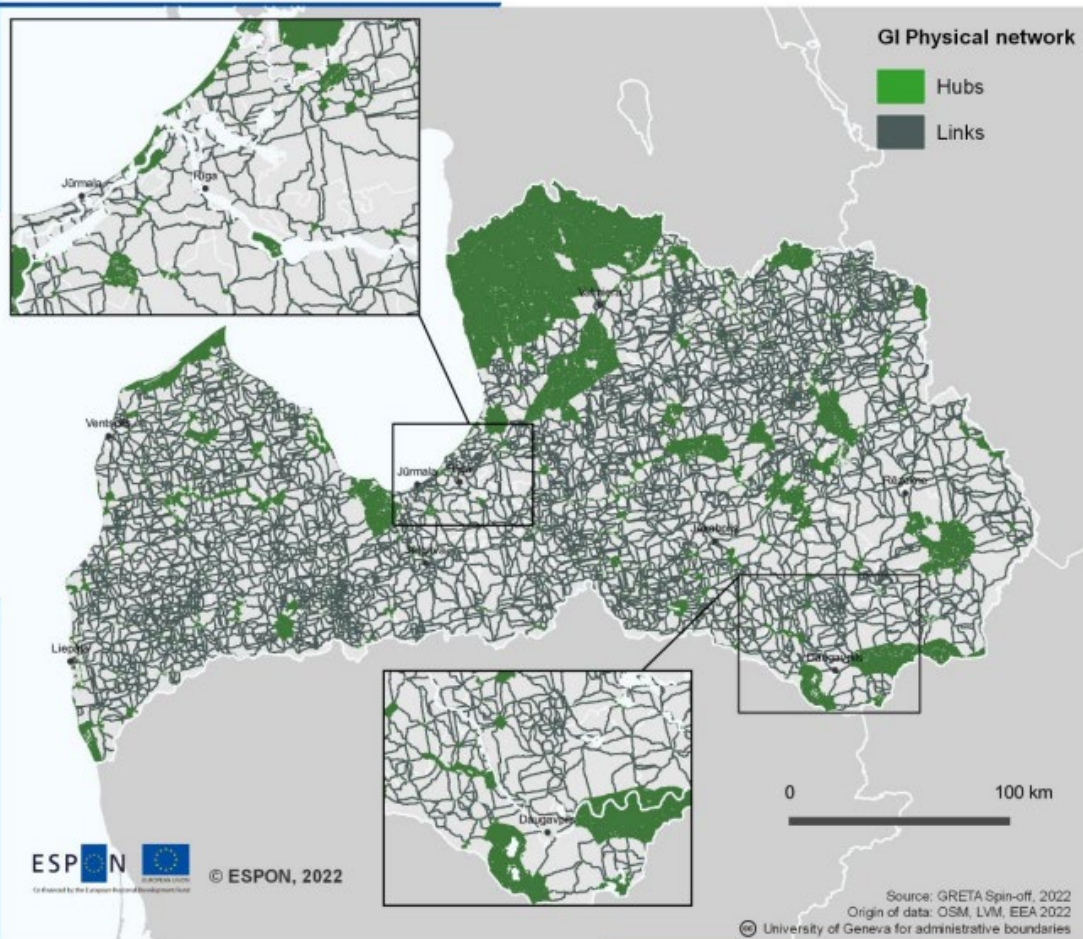

ESPON GRETA: zaļās infrastruktūras kartēšana

GI physical network: Hubs + Links