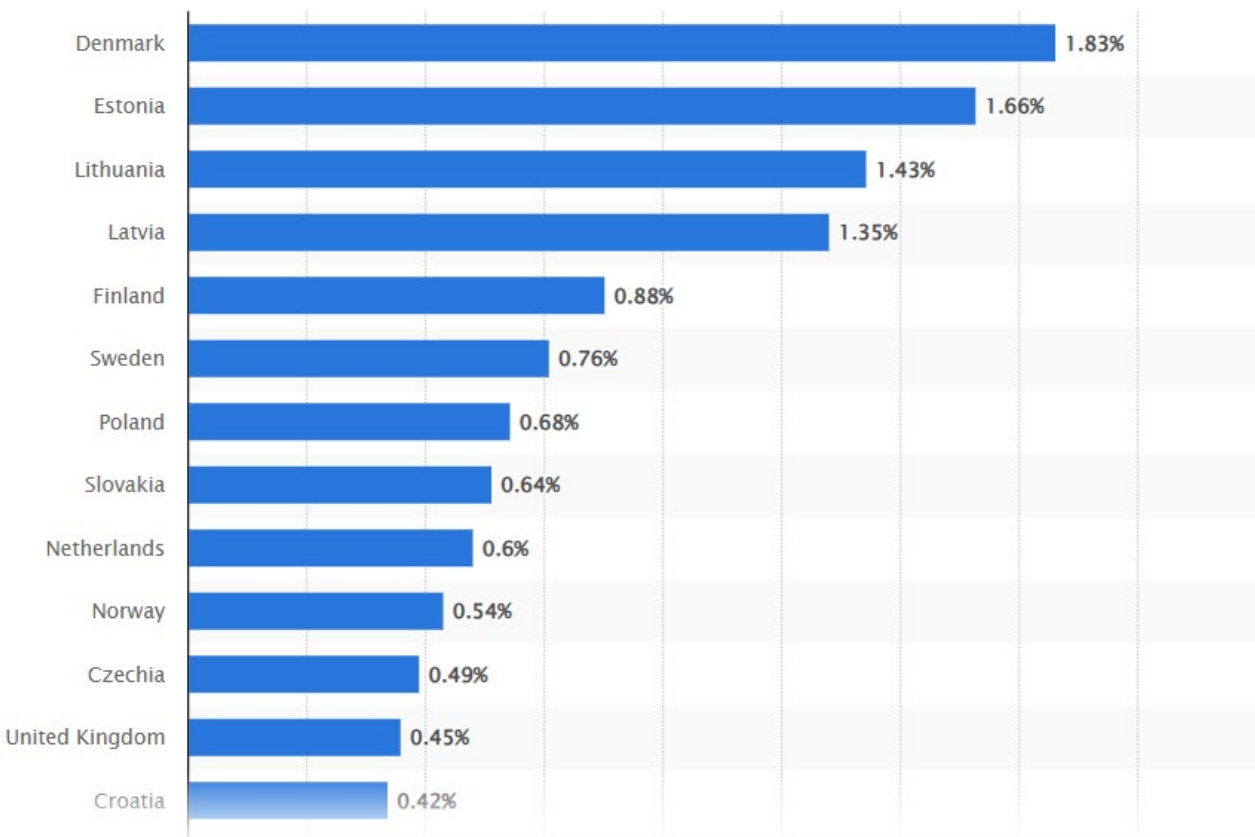

ZIEDOJUMU TĀLRUNIS
+371 90006865
*Maksa par zvanu - 4.27 EUR

ZIEDOT

Adījumi, kas silda arī sirdis: Tavi draugi un Latvijas Pasts aicina ziedot Ukrainas karavīru atbalstam

Jaunākās ziņas

Akcijā "Ziemassvētku ekspresis Latvija - Ukraina" aicina sarūpēt dāvanas ukraiņu bērniem

Labdarības biedrības "Tavi draugi" koris decembrī aicina uz labdarības koncertu

Adījumi, kas silda arī sirdis: Tavi draugi un Latvijas Pasts aicina ziedot Ukrainas karavīru