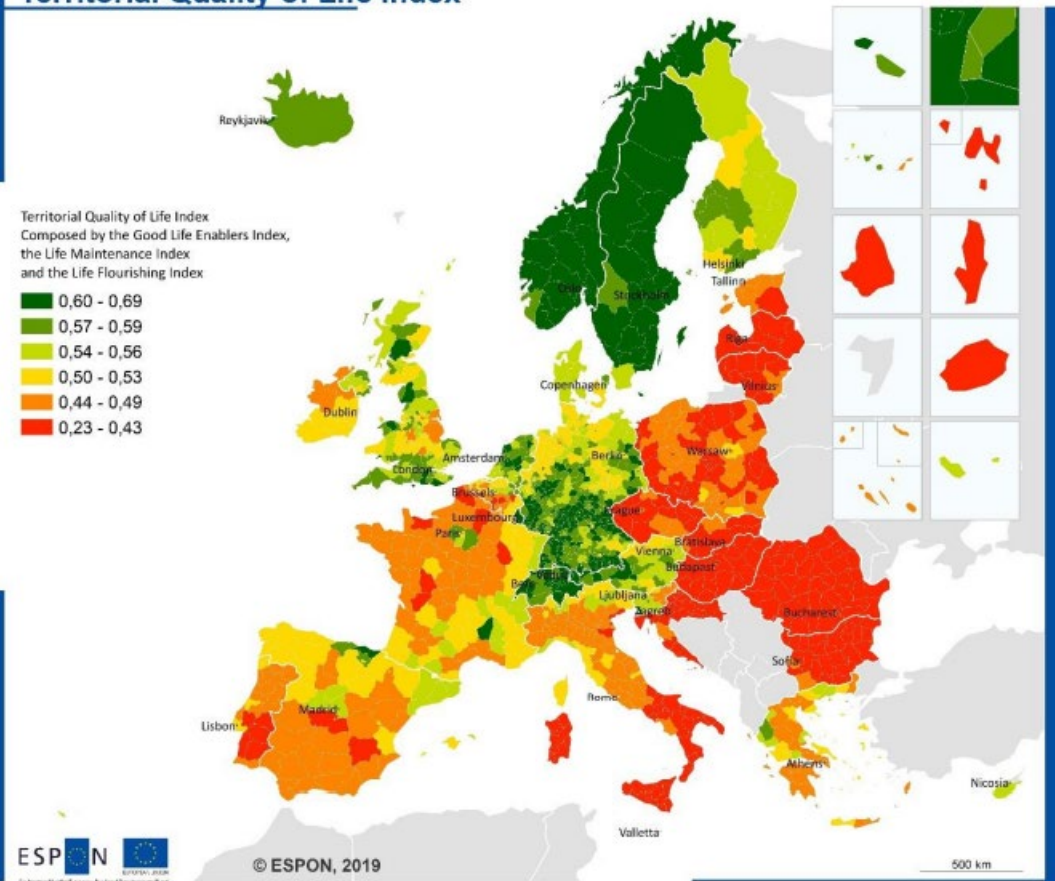

Grid level (2.5x2.5 km)
 Source: ESPON PROFECY Update, 2022
 Origin of data: TCP International Accessibility Model, 2022; University of Valencia, 2021; OpenStreetMap, 2021
 © UMS RIATE for administrative boundaries

ESPON GRETA: zaļās infrastruktūras kartēšana

GI physical network: Hubs + Links

ESPON QoL: dzīves kvalitātes kartēšana

Territorial Quality of Life Index

Territorial Quality of Life Index
Composed by the Good Life Enablers Index,
the Life Maintenance Index
and the Life Flourishing Index