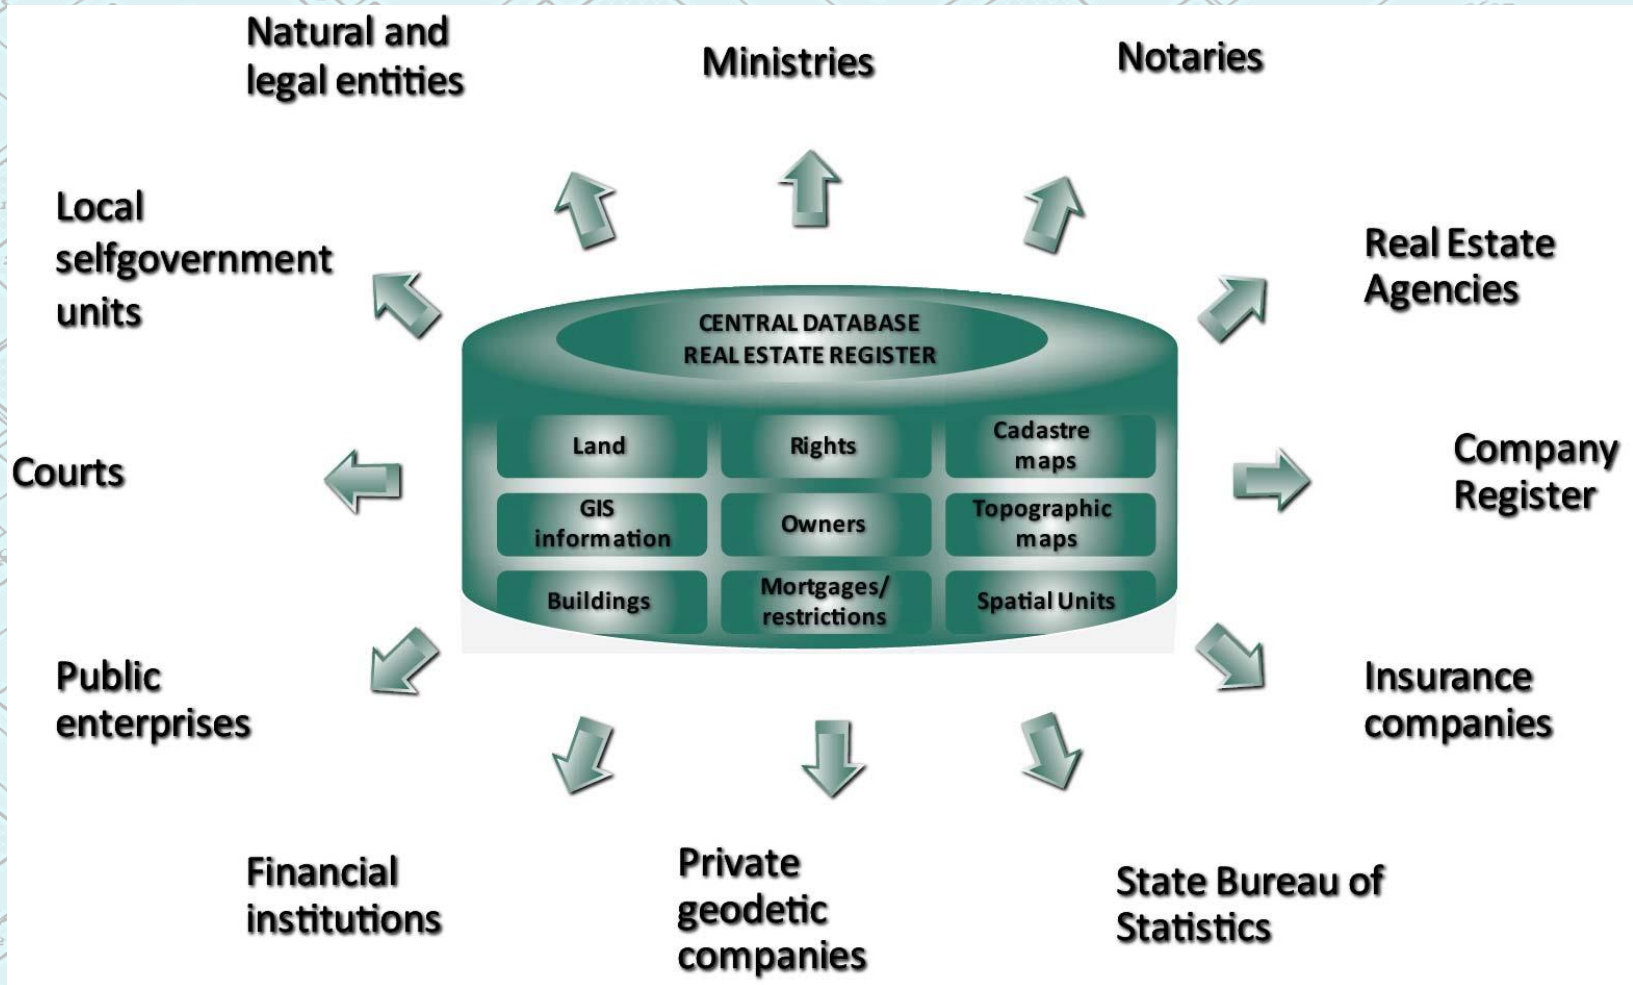

A detailed cadastral map of a residential area in the Republic of Macedonia, showing numerous land parcels with their respective identification numbers. The map is rendered in a light blue and white color scheme, with parcel boundaries clearly delineated. The text is overlaid on this map.

Republic of Macedonia

Agency for Real Estate Cadastre

General overview

Expert advisor: **Mr. Goce Gruevski**

Riga, November 2013

GENERAL INFORMATION FOR THE REPUBLIC OF MACEDONIA

- 2,06 million citizens
- 25.713 km²
- 81 local municipalities
- 1702 cad. municipalities
- 4.2 million parcels
- cca. 1 million owners
- cca. 500,000 buildings
- Access to internet
 - 65,4% of the population
 - 92% of the companies
- GDP 7507 EUR per capita
 - Q1 2013 +2,9%
 - Q2 2013 +3,9%

GENERAL INFORMATION AGENCY FOR REAL ESTATE CADASTRE

Competences:

- Survey
- Registration of real estate property rights
- Mortgage registration
- Cartographic production
- Infrastructure cadastre
- Mass valuation
- Registration of construction land

SELF FINANCING MODEL MARKET ORIENTED - REVENUES

REC REGISTER AS KEY REGISTER

INTEROPERABILITY

e-Government data exchange

ELECTRONIC SERVICES - PROFESSIONAL USERS

- Browsing the Land Cadastre
- Browsing the real estate cadastre
- AREC GIS portal
- MAKPOS
- MAKEDIT
- E-Cadastre (eKat)
- eKat front desk
- Electronic documents exchange