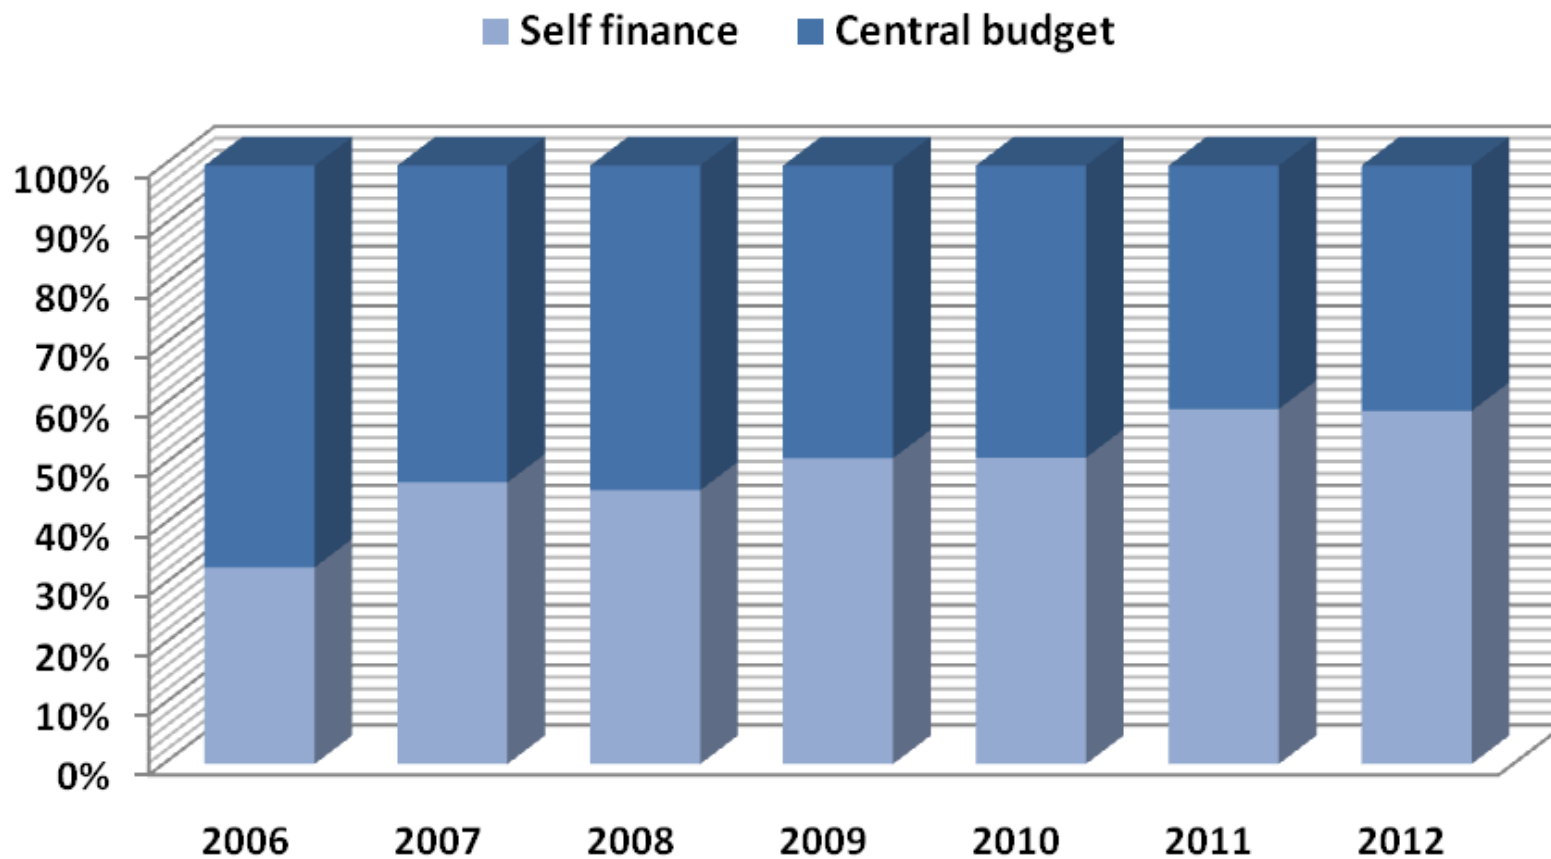

SELF FINANCING MODEL MARKET ORIENTED - REVENUES